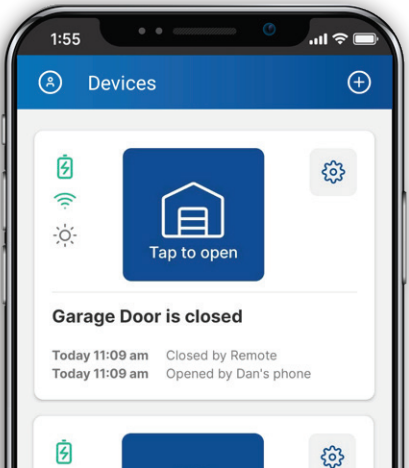

Nice

Linear 661 *Smart Garage Door Opener*

Backed by over 60 years of pioneering experience. The Nice Linear 661 Garage Door Opener marks the first in a series of smart, Nice openers that combine sleek industrial design at an incredible value. With features such as Wi-Fi™ and smartphone connectivity, pre-installed battery and Nice G.O. app compatibility, the 661 is an evolution of the Linear brand and innovation from Nice that creates a smart, convenient, and value-driven choice.

BENEFITS

- **Feature-rich, plus value:** LED lighting, pre-installed battery, pre-programmed limits
- Wi-Fi connected wall station with status indicator
- Efficient design for reduced installation time
- Self diagnostic system means fewer service calls

New! Nice G.O. App

Easy to use, customer friendly

Nice G.O. Mobile App Features:

- Real-time notifications and control of garage door from any mobile device
- Invite guests and allow custom access and permissions for up to 10 authorized users
- Schedule operations and timers for doors and lights

Operates residential sectional doors up to 8 ft tall & 350 lbs

Includes Wi-Fi Connected Wall Station

Nice

Linear 661 Smart Garage Door Opener

Welcome to the New Generation of Smart and Simple.

Turn any garage into a smart garage with the Nice Linear 661 and its pairing with the Nice G.O. app, where homeowners can have convenience and peace of mind at their fingertips.